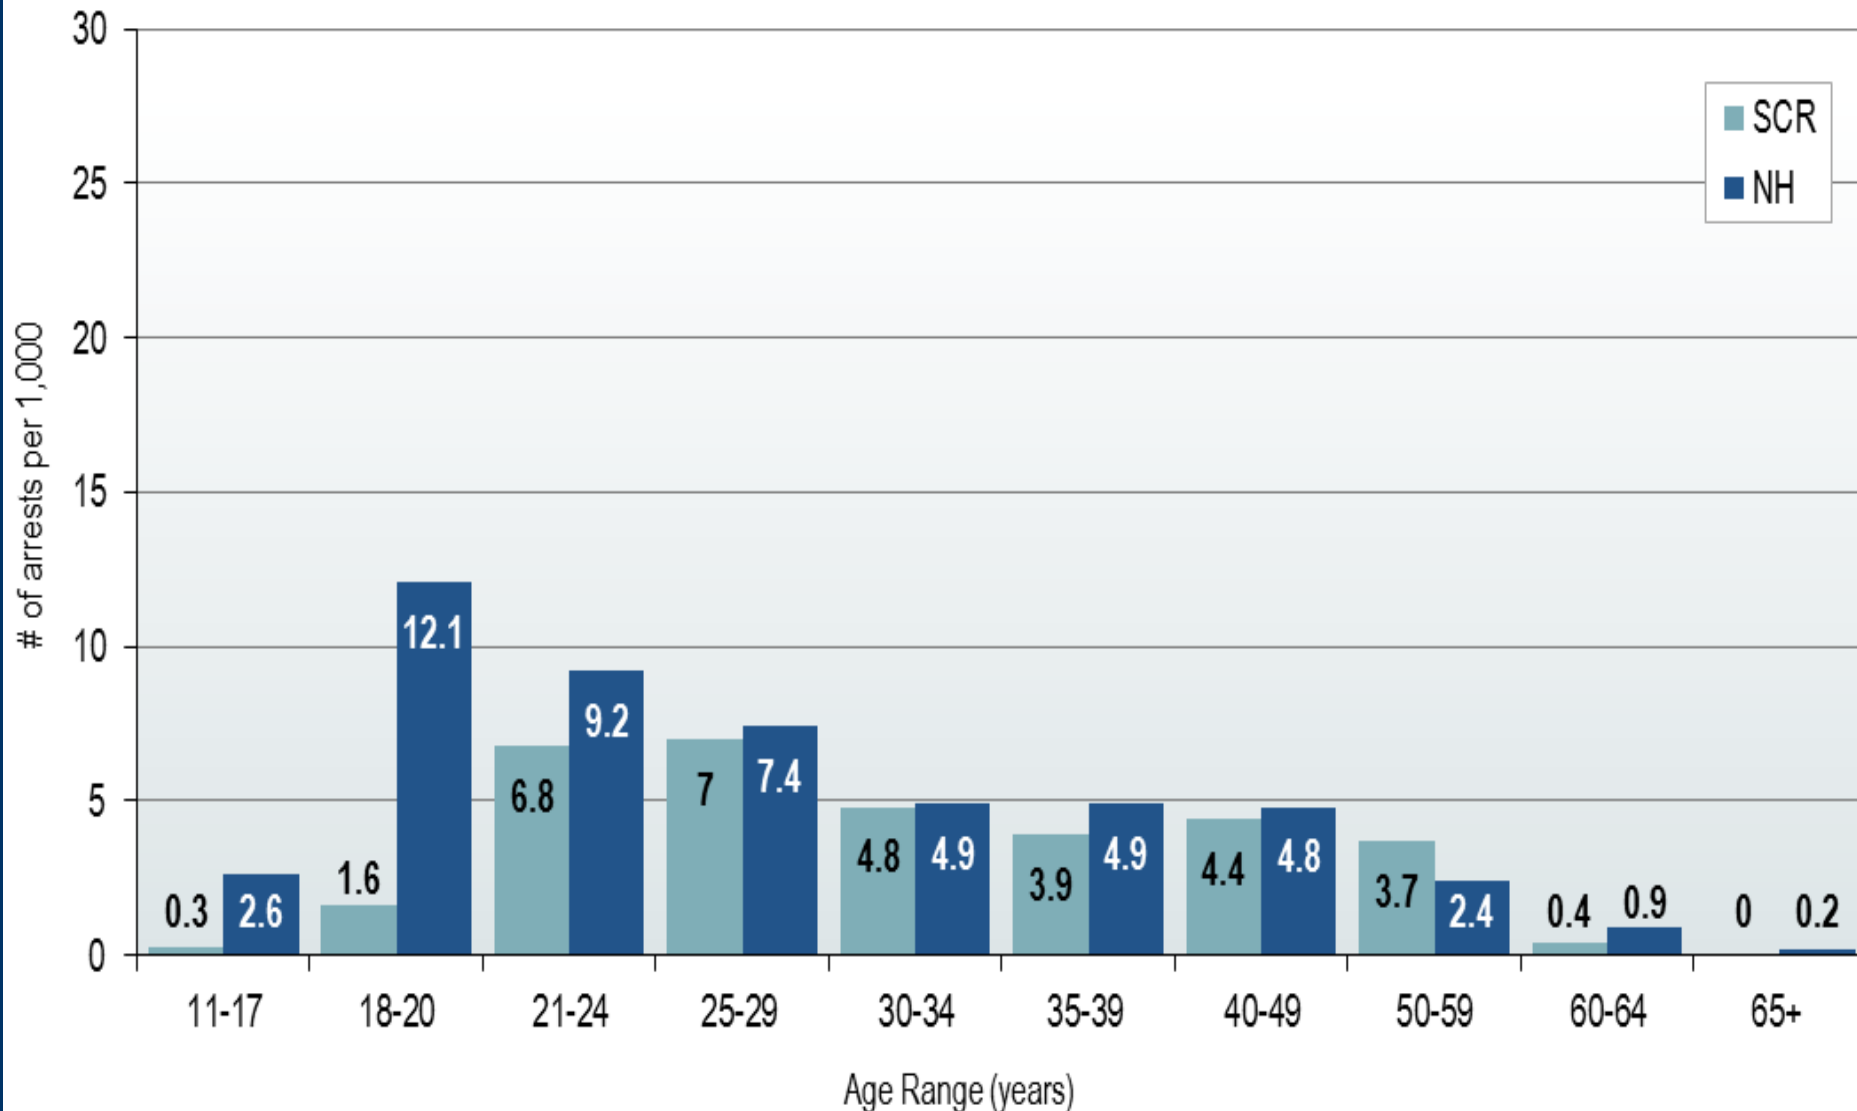

Per Capita Arrest Data - Drug Narcotic Violations

Comparison: Sullivan County Region vs. State of NH

(Source: NH Department of Safety)

Per Capita Arrest Data - Drunkenness

Comparison: Sullivan County Region vs. State of NH

(Source: NH Department of Safety)

Per Capita Arrest Data - Liquor Law Violations

Comparison: Sullivan County Region vs. State of NH

(Source: NH Department of Safety)