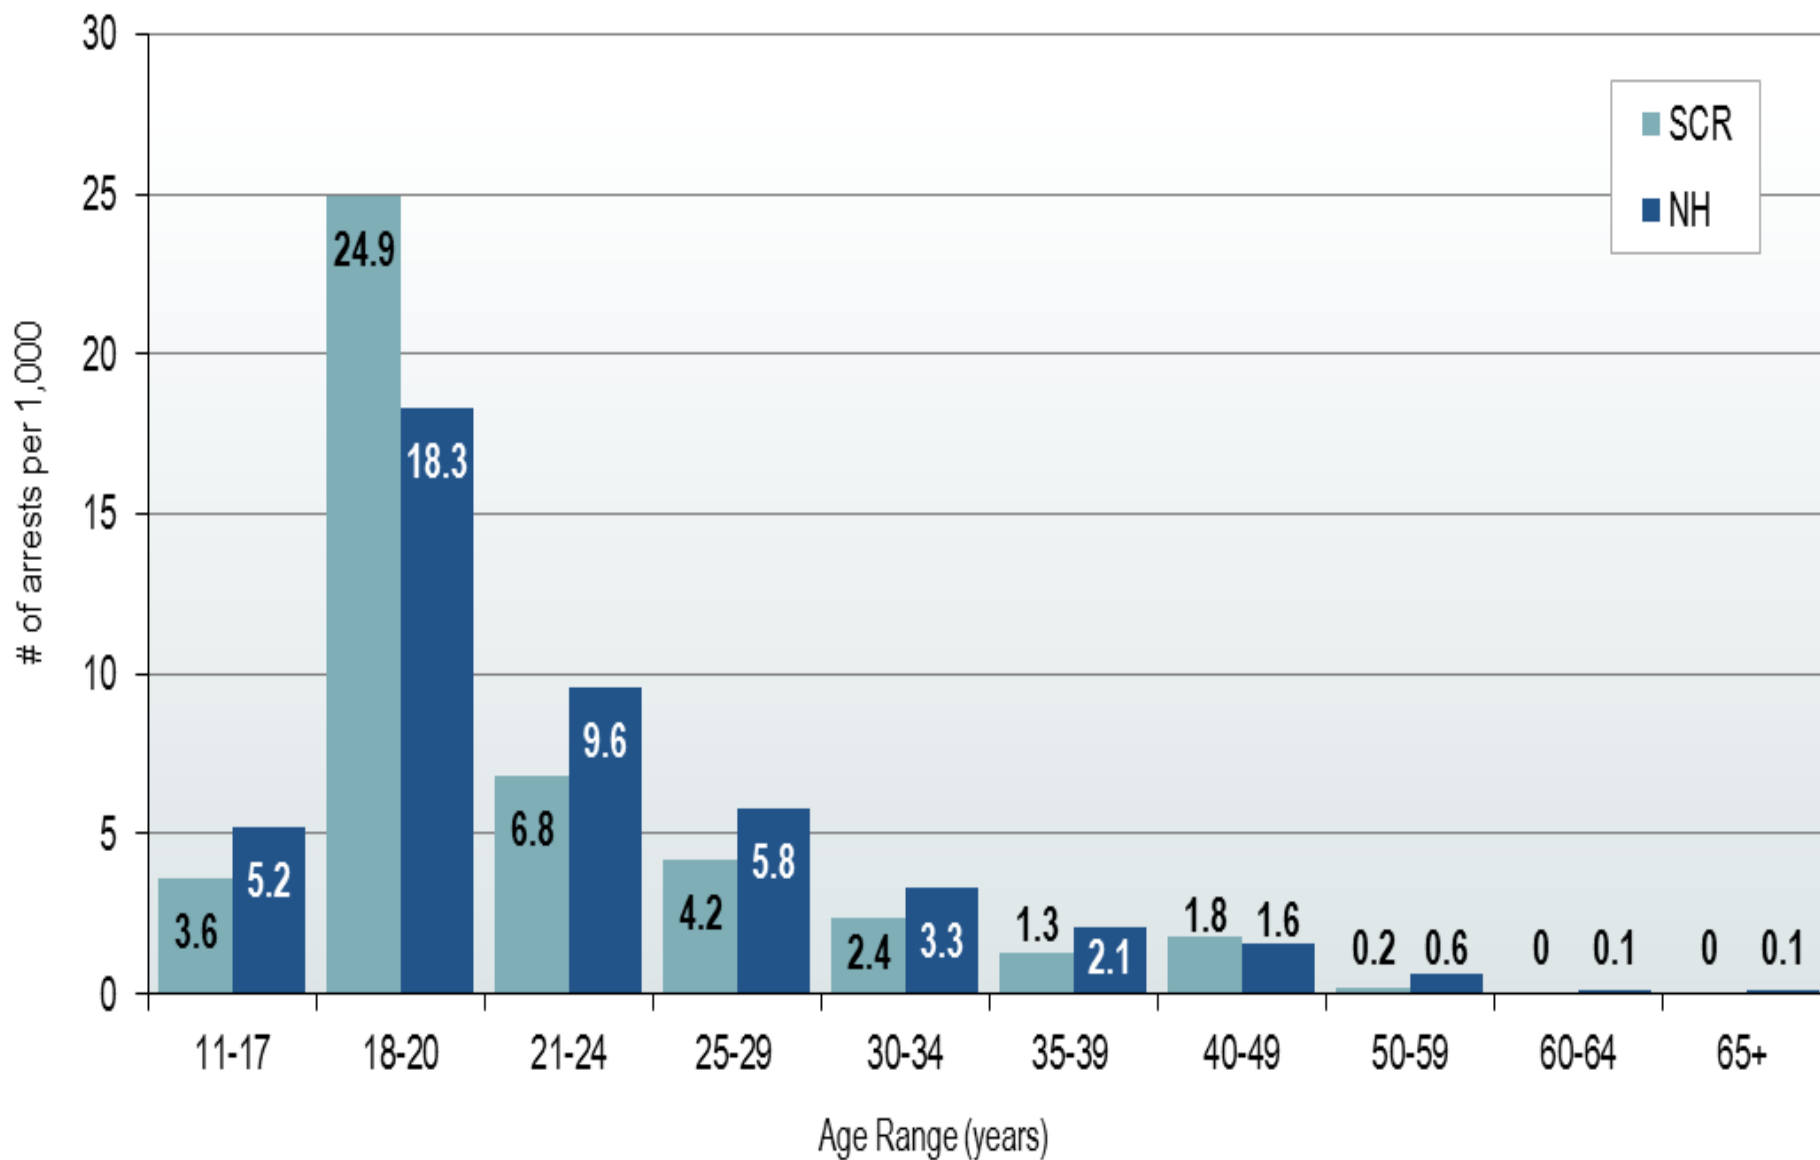

Per Capita Arrest Data - Drug Narcotic Violations

Comparison: Sullivan County Region vs. State of NH

(Source: NH Department of Safety)

Per Capita Arrest Data - Drunkenness

Comparison: Sullivan County Region vs. State of NH

(Source: NH Department of Safety)

Per Capita Arrest Data - Liquor Law Violations

Comparison: Sullivan County Region vs. State of NH

(Source: NH Department of Safety)